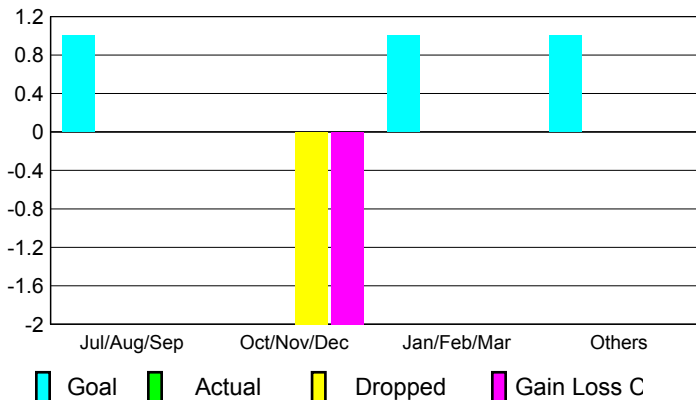

2009-2010 GMT Quarterly Report for District (or Undistricted) **District 107 B**

GMT: **JON BJARNI THORSTEINSSO**

Location: **FINLAND**

GMT CA: **4**

CLUBS

Club Results
2009-2010

Clubs
2008-2009

Month	New Club Goal	Actual New Clubs	Actual Dropped Clubs	Gain/Loss of Clubs	Gain/Loss of Clubs
Jul/Aug/Sep	1	0	0	0	0
Oct/Nov/Dec	0	0	-2	-2	0
Jan/Feb/Mar	1	0	0	0	0
Apr/May/June	1	0	0	0	0
Totals	3	0	-2	-2	0

Club Results 2009-2010

Goal, New, Dropped, Gain/Loss

Comparison of Club Gain/Loss

Current Year Compared to the Previous Year

YTD Status Quo Clubs 2009-2010

Status Quo Clubs Compared to Status Quo Members

MEMBERSHIP

Membership Results
2009-2010

Membership
2008-2009

Month	Net Memb Goal	Actual New Memb	Actual Dropped Memb	Gain/Loss of Memb	Gain/Loss of Memb
Jul/Aug/Sep	20	3	-18	-15	0
Oct/Nov/Dec	-5	27	-58	-31	1
Jan/Feb/Mar	20	25	-26	-1	0
Apr/May/June	10	18	-36	-18	-17
Totals	45	73	-138	-65	-16