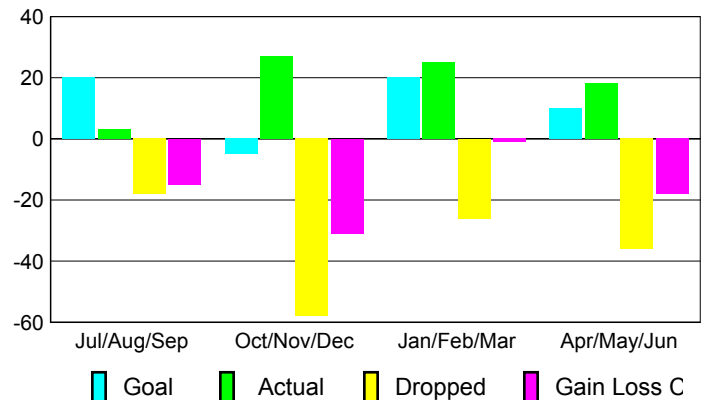

Membership Results 2009-2010

Goal, New, Dropped, Gain/Loss